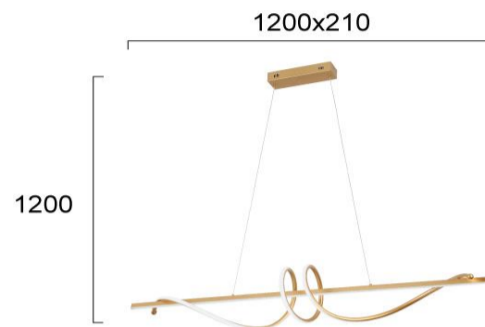

Product Datasheet

Code	4291401
Description	Pendant Bar Gold Claudia
Family	CLAUDIA
Type	PENDANT
Type of Lamp	LED module
Watt	47W
Volt	220-240 VAC
Hertz	50-60 Hz
Class	Class II
IP	IP20
Environment	Indoor
Color	GOLD
Material	ALUMINIUM/PLATED STEEL / SILICONE
Length	L:1200
Height	H:1200
Width	W:210
Kelvin	3000K
Lumen	1600Lm
Beam Angle	CRI 83
Dimmable	Non-Dimmable