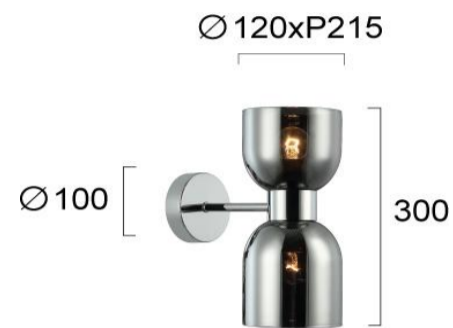

Product Datasheet

Code	4291801
Description	Wall Lamp Smoke Memory
Family	MEMORY
Type	WALL LIGHTS
Type of Lamp	E27
Watt	2 X MAX 40W
Volt	220-240 VAC
Hertz	50-60 Hz
Class	Class II
IP	IP20
Environment	Indoor
Color	SMOKE / CHROME
Material	GLASS / ELECTROSTATIC PAINTED STEEL
Length	D:120
Height	H:300
Width	P:215