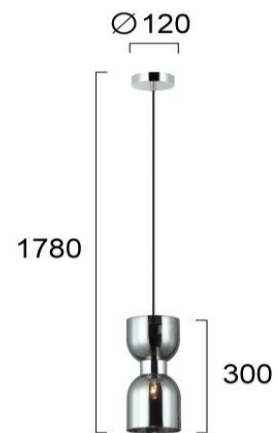

Product Datasheet

Code	4291901
Description	Pendant Lamp Smoke Memory
Family	MEMORY
Type	PENDANT
Type of Lamp	E27
Watt	1 x Max 40W
Volt	220-240 VAC
Hertz	50-60 Hz
Class	Class II
IP	IP20
Environment	Indoor
Color	SMOKE / CHROME
Material	GLASS / ELECTROSTATIC PAINTED STEEL
Length	D:120
Height	H:1780
Width	