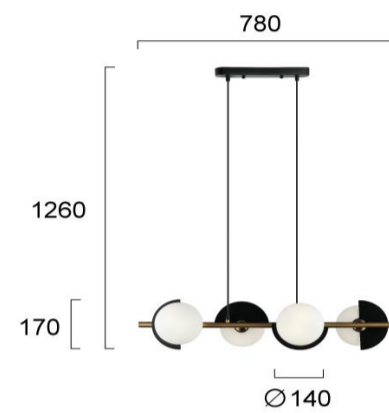

Product Datasheet

Code	4292100
Description	Pendant Bar Darcy
Family	DARCY
Type	PENDANT
Type of Lamp	G9
Watt	4 x MAX 25W
Volt	220-240 VAC
Hertz	50-60 Hz
Class	Class II
IP	IP20
Environment	Indoor
Color	WHITE / BLACK / BRONZE
Material	GLASS / ELECTROSTATIC PAINTED STEEL
Length	L:780
Height	H:1260
Width	