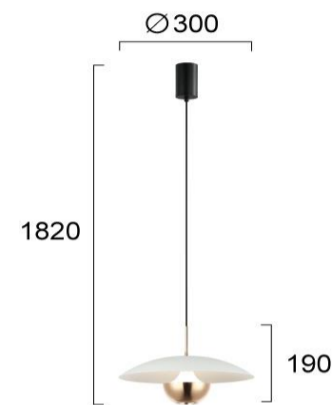

Product Datasheet

Code	4292301
Description	Suspended Light Gold Valia
Family	VALIA
Type	PENDANT
Type of Lamp	LED module
Watt	9W
Volt	220-240 VAC
Hertz	50-60 Hz
Class	Class II
IP	IP20
Environment	Indoor
Color	WHITE / GOLD
Material	ALUMINIUM / ELECTROSTATIC PAINTED STEEL
Length	D:300
Height	H:1820
Width	h:190
Kelvin	3000K
Lumen	275 Lm
Beam Angle	Beam Angle 120* / CRI 89
Dimmable	Non-Dimmable