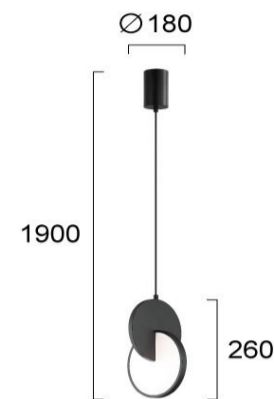

Product Datasheet

Code	4292401
Description	Suspended Light Black Magic
Family	MAGIC
Type	PENDANT
Type of Lamp	LED module
Watt	5W
Volt	220-240 VAC
Hertz	50-60 Hz
Class	Class II
IP	IP20
Environment	Indoor
Color	BLACK
Material	ALUMINIUM / ELECTROSTATIC PAINTED STEEL
Length	D:180
Height	H:1900
Width	h:260
Kelvin	3000K
Lumen	139 Lm
Beam Angle	Beam Angle 120* / CRI 90
Dimmable	Non-Dimmable