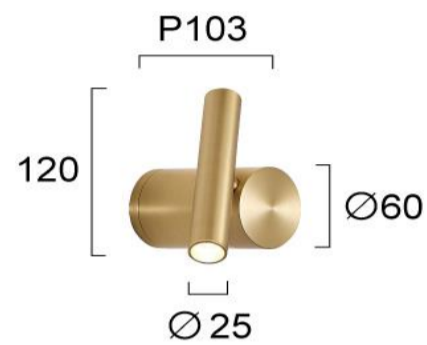

Product Datasheet

Code	4292901
Description	Wall Light Gold Planet
Family	PLANET
Type	WALL LIGHTS
Type of Lamp	LED module
Watt	4W
Volt	220-240 VAC
Hertz	50-60 Hz
Class	Class I
IP	IP20
Environment	Indoor
Color	GOLD
Material	ALUMINIUM / PLATED STEEL
Length	L:88
Height	H: 60min-120max
Width	P:103
Kelvin	3000K
Lumen	165 Lm
Beam Angle	Beam Angle 30*/ CRI 84
Dimmable	Non-Dimmable