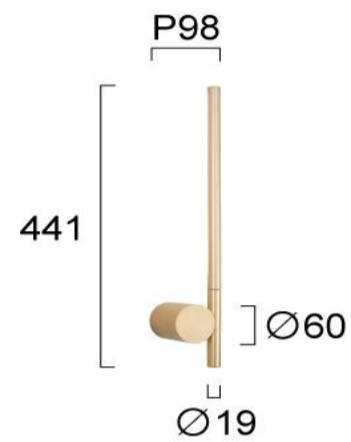

Product Datasheet

Code	4293001
Description	Wall Light Gold Novita
Family	NOVITA
Type	WALL LIGHTS
Type of Lamp	LED module
Watt	6W
Volt	220-240 VAC
Hertz	50-60 Hz
Class	Class I
IP	IP20
Environment	Indoor
Color	GOLD
Material	ALUMINIUM / ELECTROSTATIC PAINTED STEEL
Length	L:73
Height	H:441
Width	P:98
Kelvin	3000K
Lumen	444 Lm
Beam Angle	Beam Angle 30* / CRI 83
Dimmable	Non-Dimmable