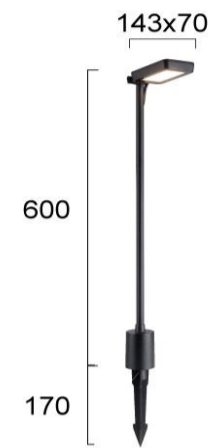

Product Datasheet

Code	4293300
Description	Outdoor Light with Spike/Base Diego
Family	DIEGO
Type	FLOOR
Type of Lamp	LED module
Watt	6W
Volt	220-240 VAC
Hertz	50-60 Hz
Class	Class I
IP	IP65
Environment	Outdoor
Color	MATT BLACK
Material	ALUMINIUM / PC
Length	L:70
Height	H:600
Width	W:143
Kelvin	3000K
Lumen	450 Lm
Beam Angle	Beam Angle 117* / CRI 84
Dimmable	Non-Dimmable