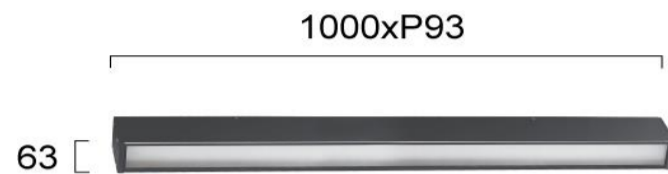

Product Datasheet

Code	4293700
Description	Ceiling Light L:1000 Verona
Family	VERONA
Type	CEILING
Type of Lamp	LED module
Watt	37W
Volt	220-240 VAC
Hertz	50-60 Hz
Class	Class I
IP	IP65
Environment	Outdoor
Color	DARK GREY
Material	ALUMINIUM / GLASS
Length	L:1000
Height	H:63
Width	P:93
Kelvin	3000K
Lumen	1578 Lm
Beam Angle	Beam angle 102* / CRI 83
Dimmable	Non-Dimmable