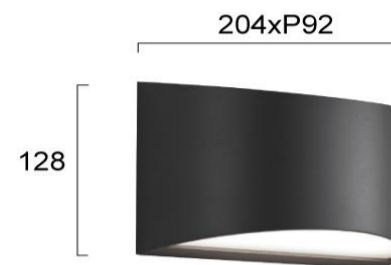

Product Datasheet

Code	4293800
Description	Wall Light Fun
Family	FUN
Type	WALL LIGHTS
Type of Lamp	LED module
Watt	13W
Volt	220-240 VAC
Hertz	50-60 Hz
Class	Class II
IP	IP65
Environment	Outdoor
Color	DARK GREY
Material	PC / ABS
Length	L:204
Height	H:128
Width	P:92
Kelvin	3000K
Lumen	686 Lm
Beam Angle	Beam Angle 190* / CRI 84
Dimmable	Non-Dimmable