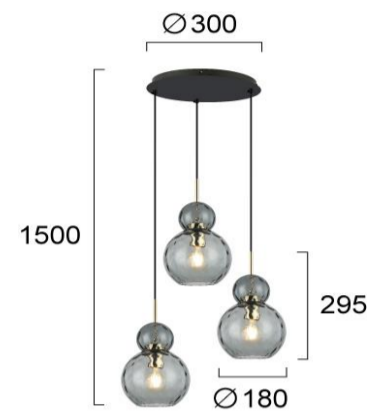

Product Datasheet

Code	4294500
Description	3/Lights Pendant Firenze
Family	FIRENZE
Type	PENDANT
Type of Lamp	E27
Watt	3 x Max 40W
Volt	220-240 VAC
Hertz	50-60 Hz
Class	Class II
IP	IP20
Environment	Indoor
Color	SMOKE / GOLD / BLACK
Material	GLASS / ELECTROSTATIC PAINTED STEEL
Length	D:420
Height	H:1500
Width	