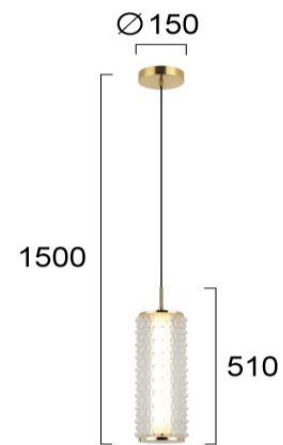

Product Datasheet

Code	4294700
Description	Pendant Light Irma
Family	IRMA
Type	PENDANT
Type of Lamp	LED module
Watt	18W
Volt	220-240 VAC
Hertz	50-60 Hz
Class	Class II
IP	IP20
Environment	Indoor
Color	CLEAR / GOLD
Material	GLASS / PLATED STEEL
Length	D:150
Height	H:1500
Width	h:510
Kelvin	3000K
Lumen	1600 Lm
Beam Angle	CRI 82
Dimmable	Non-Dimmable