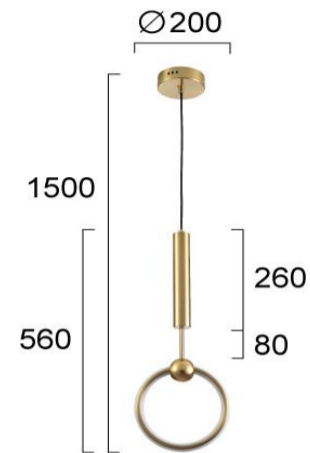

Product Datasheet

Code	4295101
Description	Suspended Light Gold Axel
Family	AXEL
Type	PENDANT
Type of Lamp	LED module
Watt	13W
Volt	220-240 VAC
Hertz	50-60 Hz
Class	Class I
IP	IP20
Environment	Indoor
Color	BRASS
Material	PLATED STEEL / ALUMINIUM / SILICONE
Length	D:200
Height	H:1500
Width	
Kelvin	3000K
Lumen	1290 Lm
Beam Angle	CRI 80 / UGR<19
Dimmable	Non-Dimmable