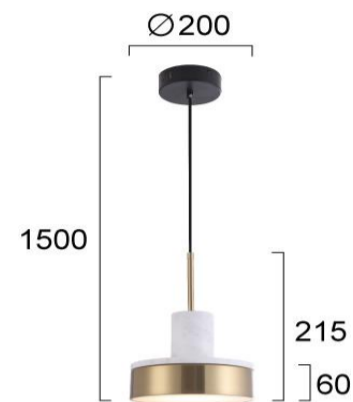

Product Datasheet

Code	4295200
Description	Suspended Light White Lithos
Family	LITHOS
Type	PENDANT
Type of Lamp	LED module
Watt	9W
Volt	220-240 VAC
Hertz	50-60 Hz
Class	Class I
IP	IP20
Environment	Indoor
Color	WHITE / GOLD
Material	MARBLE / PLATED STEEL
Length	D:200
Height	H:1500
Width	
Kelvin	3000K
Lumen	822 Lm
Beam Angle	Beam Angle 90* / CRI 83 / UGR<19
Dimmable	Non-Dimmable