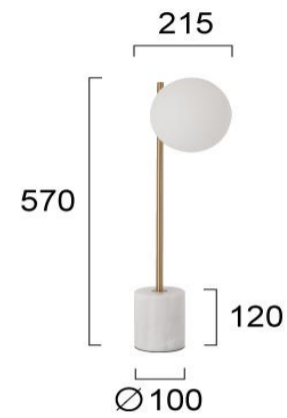

Product Datasheet

Code	4295500
Description	Table Lamp Silvana
Family	SILVANA
Type	TABLE LAMPS
Type of Lamp	G9
Watt	1 x Max 40W
Volt	220-240 VAC
Hertz	50-60 Hz
Class	Class I
IP	IP20
Environment	Indoor
Color	WHITE / GOLD
Material	GLASS / MARBLE / PLATED STEEL
Length	
Height	H:570
Width	W:215