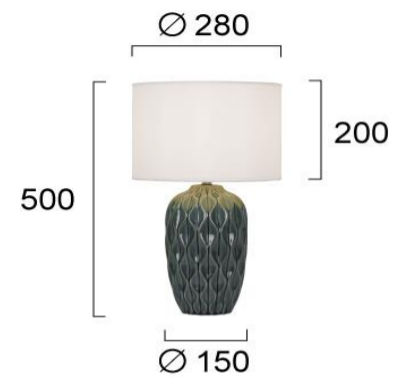

Product Datasheet

Code	4296101
Description	Table Light Green Pineapple
Family	PINEAPPLE
Type	TABLE LAMPS
Type of Lamp	E27
Watt	1 x Max 40W
Volt	220-240 VAC
Hertz	50-60 Hz
Class	Class II
IP	IP20
Environment	Indoor
Color	GREEN / WHITE
Material	CERAMIC / FABRIC
Length	D:280
Height	H:500
Width	