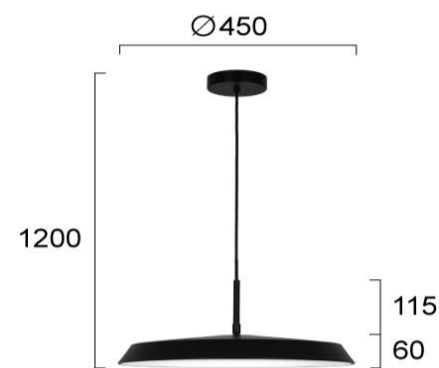

Product Datasheet

Code	4296801
Description	Pendant Light Black Flat
Family	FLAT
Type	PENDANT
Type of Lamp	LED module
Watt	22W
Volt	220-240 VAC
Hertz	50-60 Hz
Class	Class I
IP	IP20
Environment	Indoor
Color	BLACK
Material	ELECTROSTATIC PAINTED STEEL / PLASTIC
Length	D:450
Height	H:1200
Width	h:175
Kelvin	3000K
Lumen	1700 Lm
Beam Angle	CRI 84
Dimmable	Non-Dimmable