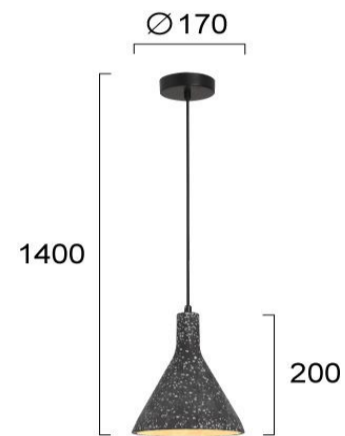

Product Datasheet

Code	4297401
Description	Pendant Light Black Dot
Family	DOT
Type	PENDANT
Type of Lamp	E27
Watt	1 x Max 60W
Volt	220-240 VAC
Hertz	50-60 Hz
Class	Class I
IP	IP20
Environment	Indoor
Color	BLACK
Material	CONCRETE
Length	D:170
Height	H:1400
Width	h:200