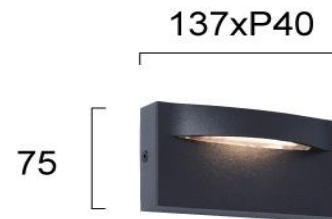

Product Datasheet

Code	4298200
Description	Wall Light Dark Grey L:137xH:75 Vita
Family	VITA
Type	WALL LIGHTS
Type of Lamp	LED module
Watt	9W
Volt	220-240 VAC
Hertz	50-60 Hz
Class	Class I
IP	IP65
Environment	Outdoor
Color	DARK GREY
Material	ALUMINIUM/PC
Length	L:137
Height	H:75
Width	P:40
Kelvin	3000K
Lumen	350 Lm
Beam Angle	CRI 84
Dimmable	Non-Dimmable