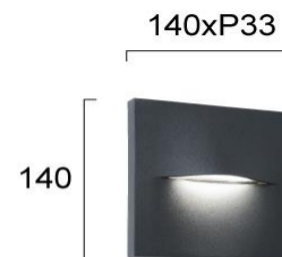

Product Datasheet

Code	4298400
Description	Wall Light Dark Grey Square Vita
Family	VITA
Type	WALL LIGHTS
Type of Lamp	LED module
Watt	3W
Volt	220-240 VAC
Hertz	50-60 Hz
Class	Class II
IP	IP65
Environment	Outdoor
Color	DARK GREY
Material	ALUMINIUM/PC
Length	L:140
Height	H:140
Width	P:33
Kelvin	3000K
Lumen	170 Lm
Beam Angle	CRI 84
Dimmable	Non-Dimmable