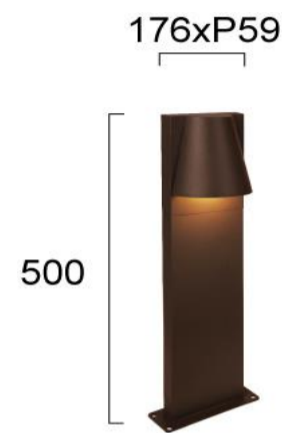

Product Datasheet

Code	4298600
Description	Outdoor Floor Light Lorka
Family	LORKA
Type	FLOOR
Type of Lamp	GU10
Watt	1 x Max 35W
Volt	220-240 VAC
Hertz	50-60 Hz
Class	Class I
IP	IP43
Environment	Outdoor
Color	RUSTY BROWN
Material	ELECTROSTATIC PAINTED ALUMINIUM / GLASS
Length	L:176
Height	H:500
Width	P:59