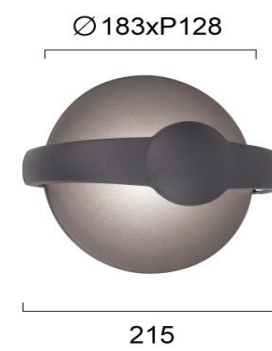

Product Datasheet

Code	4298700
Description	Wall Light Dark Grey Mayorka
Family	MAYORKA
Type	WALL LIGHTS
Type of Lamp	LED module
Watt	12W
Volt	220-240 VAC
Hertz	50-60 Hz
Class	Class I
IP	IP65
Environment	Outdoor
Color	DARK GREY
Material	ELECTROSTATIC PAINTED ALUMINIUM / PC
Length	L:215
Height	H:183
Width	P:128
Kelvin	3000K
Lumen	680 Lm
Beam Angle	CRI 83
Dimmable	Non-Dimmable