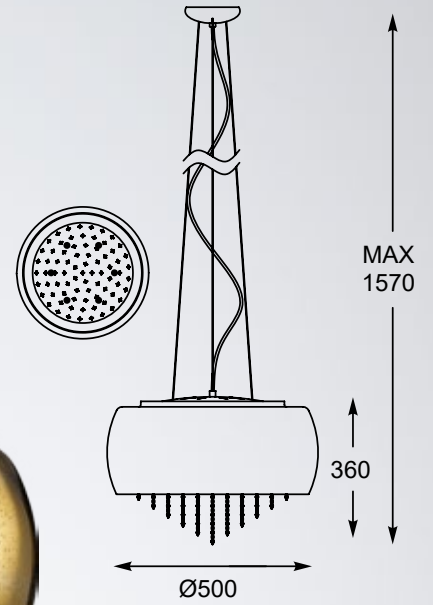

VISTA
Pendant lamp
P0076-06K-F4GR
6xG9 MAX 42W
silver glass shade with dots,
metal chrome

VISTA
Pendant lamp
P0076-06K-F4GQ
6xG9 MAX 42W
gold glass shade with dots,
crystal drops inside,
metal chrome

VISTA
Pendant lamp
P0076-05K-F4GR
5xG9 MAX 42W
silver glass shade with dots,
metal chrome

VISTA
Pendant lamp
P0076-05K-F4GQ
5xG9 MAX 42W
gold glass shade with dots,
crystal drops inside,
metal chrome