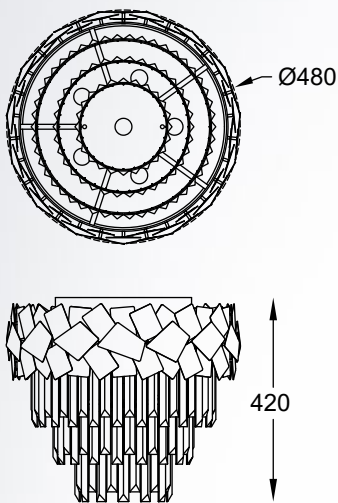

QUASAR new
 Ceiling lamp
C0506-05A-B5AC
 5xE14 MAX 40W
 metal mirror stainless steel body,
 clear crystal shade

QUASAR new
 Ceiling lamp
C0506-05A-B5E3
 5xE14 MAX 40W
 metal brushed gold stainless steel body,
 clear crystal shade

QUASAR new
 Ceiling lamp
C0506-06A-B5AC
 6xE14 MAX 40W
 metal mirror stainless steel body,
 clear crystal shade

QUASAR new
 Ceiling lamp
C0506-06A-B5E3
 6xE14 MAX 40W
 metal brushed gold stainless steel body,
 clear crystal shade