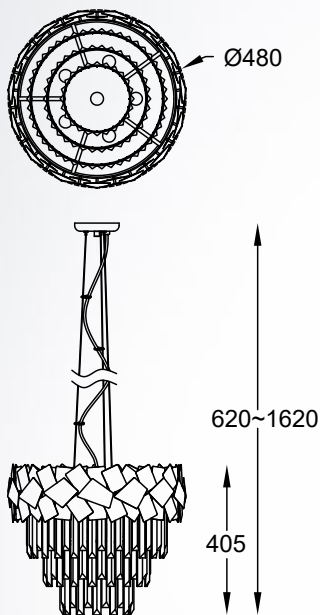

QASAR new
 Pendant lamp
P0506-05A-F4AC
 5x E14 MAX 40W
 metal mirror stainless steel body,
 clear crystal shade

QASAR new
 Pendant lamp
P0506-05A-F4E3
 5x E14 MAX 40W
 metal brushed gold stainless steel body,
 clear crystal shade

QASAR new
 Pendant lamp
P0506-06A-F4AC
 6x E14 MAX 40W
 metal mirror stainless steel body,
 clear crystal shade

QASAR new
 Pendant lamp
P0506-06A-F4E3
 6x E14 MAX 40W
 metal brushed gold stainless steel body,
 clear crystal shade