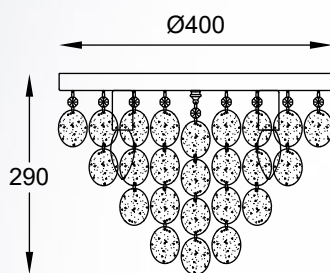

PARDO new
Ceiling lamp
18366
8xE14 MAX 40W
metal chrome body
glass

PARDO new
Ceiling lamp
18365L
5xE14 MAX 40W
metal chrome body
glass