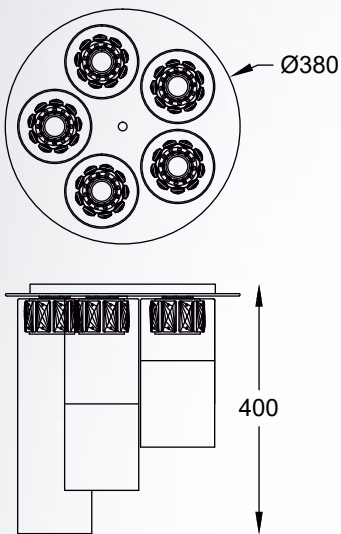

GEM LED new

Ceiling lamp
C0389-03F-B5AC
 3xLED 5W, 1350LM, 3000K
 chrome metal body,
 transparent crystals, transparent
 glass shade

GEM LED new

Ceiling lamp
C0389-03F-F7AC
 3xLED 5W, 1350LM, 3000K
 french gold metal body,
 transparent crystals, transparent
 glass shade

GEM LED new

Ceiling lamp
C0389-05F-B5AC
 5xLED 5W, 2250LM, 3000K
 chrome metal body,
 transparent crystals, transparent
 glass shade

GEM LED new

Ceiling lamp
C0389-05F-F7AC
 5xLED 5W, 2250LM, 3000K
 french gold metal body,
 transparent crystals, transparent
 glass shade