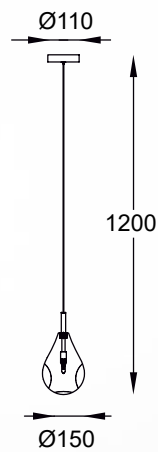

**BASTONI** new  
Pendant lamp  
**MD1921-3B-CLEAR**  
3xG9 MAX 40W  
metal chrome body and  
canopy, clear glass shade

**BASTONI** new  
Pendant lamp  
**MD1921-1-CLEAR**  
1xG9 MAX 40W  
metal chrome body and  
canopy, clear glass shade