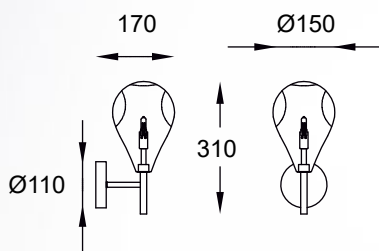

**BASTONI** new  
 Pendant lamp  
**MD1921-4A-CLEAR**  
 4xG9 MAX 40W  
 metal chrome body and  
 canopy, clear glass shade

**BASTONI** new  
 Wall lamp  
**MB1921-1-CLEAR**  
 1xG9 MAX 40W  
 metal chrome body and  
 canopy, clear glass shade