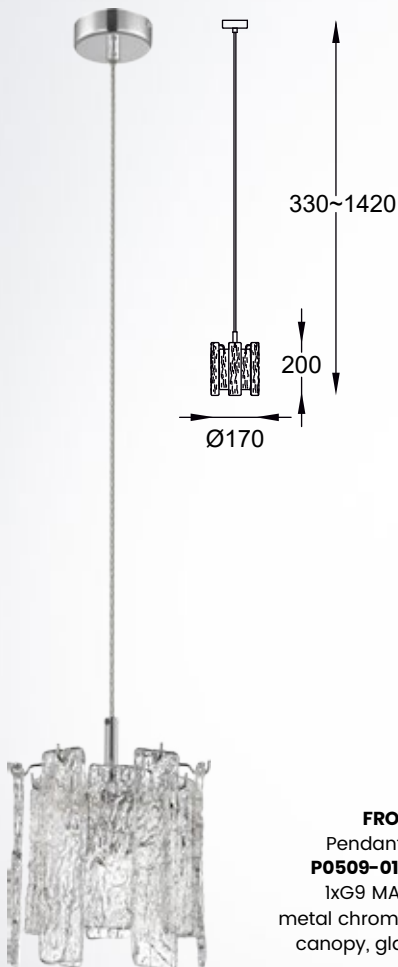

FROZE new
 Pendant lamp
P0509-04C-B5AC
 4xG9 MAX 42W
 metal chrome body and
 canopy, glass shade

FROZE new
 Pendant lamp
P0509-01D-F4AC
 1xG9 MAX 42W
 metal chrome body and
 canopy, glass shade

FROZE new
 Wall lamp
W0509-02A-B5AC
 2xG9 MAX 42W
 metal chrome body and
 glass shade