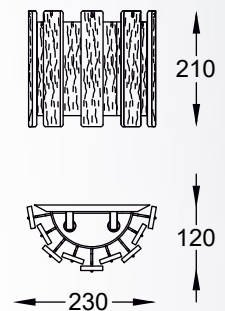

FROZE new
 Pendant lamp
P0509-04C-B5AC
 4xG9 MAX 42W
 metal chrome body and
 canopy, glass shade

FROZE new
 Pendant lamp
P0509-01D-F4AC
 1xG9 MAX 42W
 metal chrome body and
 canopy, glass shade

FROZE new
 Wall lamp
W0509-02A-B5AC
 2xG9 MAX 42W
 metal chrome body and
 glass shade