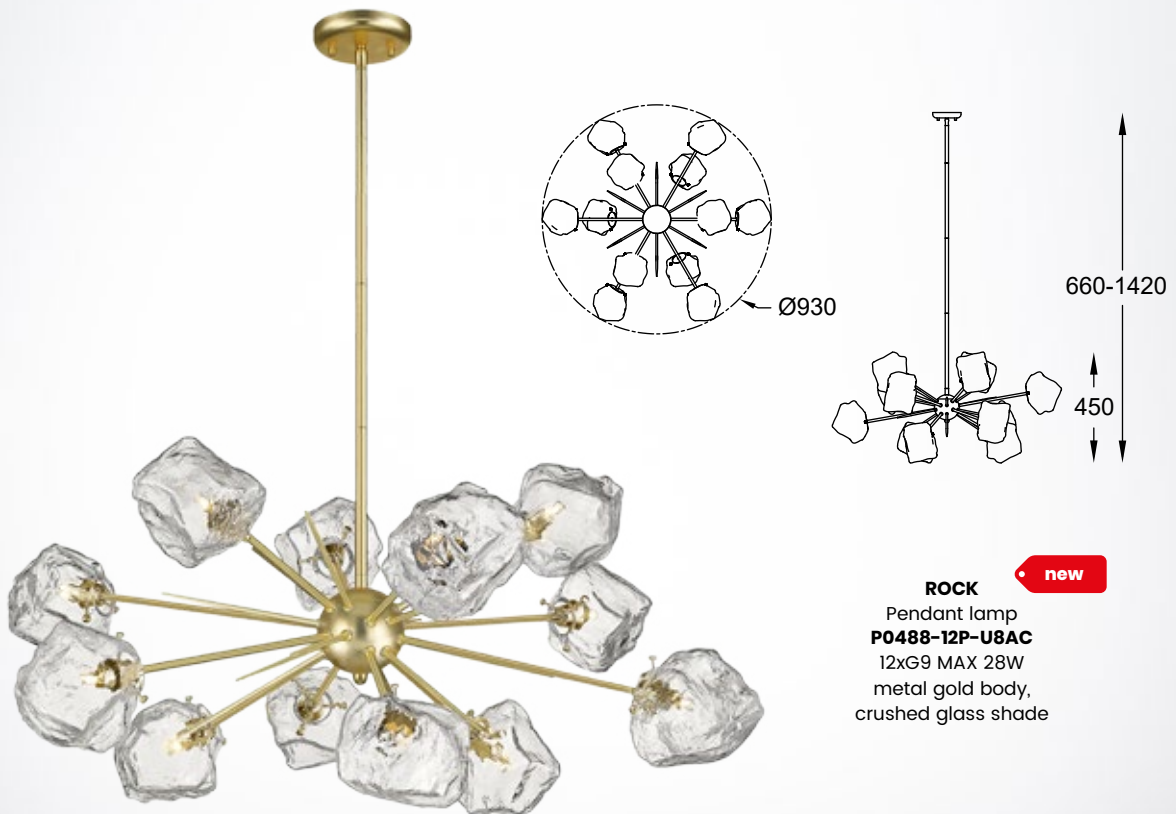

**ROCK**  
Pendant lamp  
**P0488-01B-U8AC**  
1xE27 MAX 40W  
gold metal body,  
crushed glass shade

**ROCK** new  
Pendant lamp  
**P0488-01F-U8AC**  
1xG9 MAX 28W  
gold metal body,  
crushed glass shade

**ROCK** new  
Wall lamp  
**W0488-01A-U8AC**  
1xG9 MAX 42W  
metal gold body,  
crushed glass shade

**ROCK** new  
Pendant lamp  
**P0488-12P-U8AC**  
12xG9 MAX 28W  
metal gold body,  
crushed glass shade