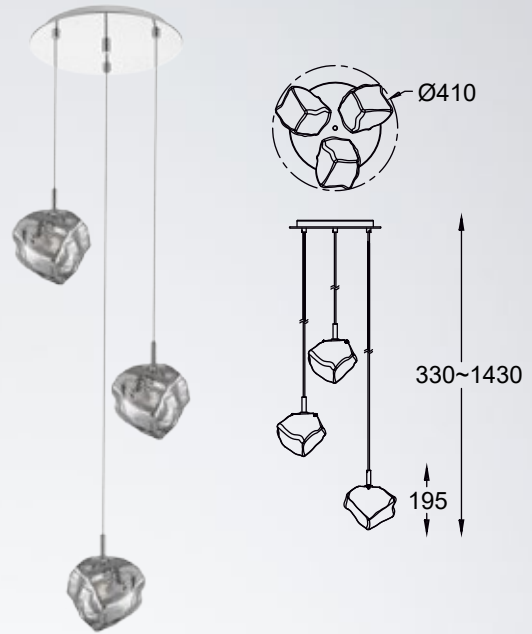

ROCK new
 Pendant lamp
P0488-01F-F4FZ
 1xG9 MAX 28W
 metal chrome body,
 vacume plated
 chrome glass shade

ROCK new
 Pendant lamp
P0488-03D-B5FZ
 3xG9 MAX 28W
 metal chrome body,
 vacume plated
 chrome glass shade

ROCK new
 Pendant lamp
P0488-01A-F4FZ
 1xE27 MAX 40W
 metal chrome body,
 vacume plated
 chrome glass shade

ROCK new
 Pendant lamp
P0488-03A-B5FZ
 3xE27 MAX 40W
 metal chrome body,
 vacume plated
 chrome glass shade