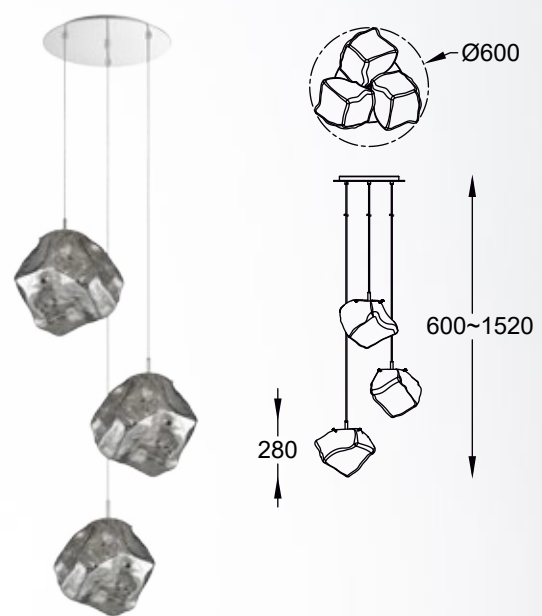

ROCK new
 Pendant lamp
P0488-01F-F4FZ
 1xG9 MAX 28W
 metal chrome body,
 vacume plated
 chrome glass shade

ROCK new
 Pendant lamp
P0488-03D-B5FZ
 3xG9 MAX 28W
 metal chrome body,
 vacume plated
 chrome glass shade

ROCK new
 Pendant lamp
P0488-01A-F4FZ
 1xE27 MAX 40W
 metal chrome body,
 vacume plated
 chrome glass shade

ROCK new
 Pendant lamp
P0488-03A-B5FZ
 3xE27 MAX 40W
 metal chrome body,
 vacume plated
 chrome glass shade