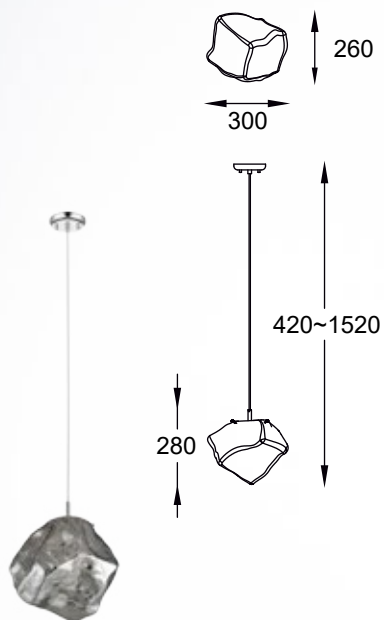

ROCK new
 Pendant lamp
P0488-01F-F4FZ
 1xG9 MAX 28W
 metal chrome body,
 vacume plated
 chrome glass shade

ROCK new
 Pendant lamp
P0488-03D-B5FZ
 3xG9 MAX 28W
 metal chrome body,
 vacume plated
 chrome glass shade

ROCK new
 Pendant lamp
P0488-01A-F4FZ
 1xE27 MAX 40W
 metal chrome body,
 vacume plated
 chrome glass shade

ROCK new
 Pendant lamp
P0488-03A-B5FZ
 3xE27 MAX 40W
 metal chrome body,
 vacume plated
 chrome glass shade