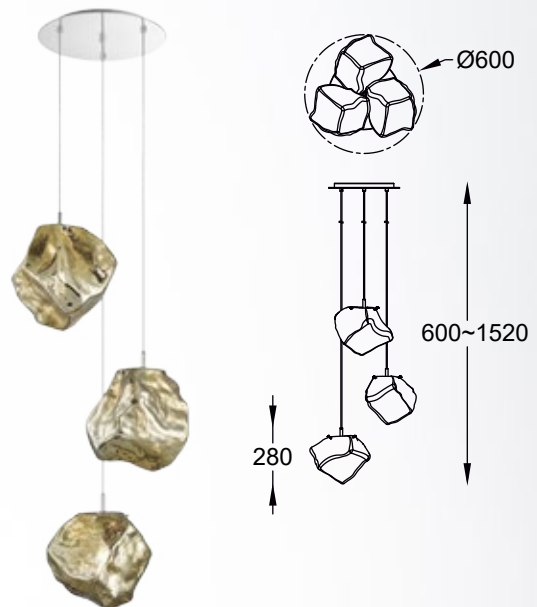

ROCK

new

Pendant lamp
P0488-01F-F4HF
 1xG9 MAX 28W
 metal chrome body,
 vacume plated
 bronze shade

ROCK

new

Pendant lamp
P0488-03D-B5HF
 3xG9 MAX 28W
 metal chrome body,
 vacume plated
 bronze shade

ROCK

new

Pendant lamp
P0488-01A-F4HF
 1xE27 MAX 40W
 metal chrome body,
 vacume plated
 bronze shade

ROCK

new

Pendant lamp
P0488-03A-B5HF
 3xE27 MAX 40W
 metal chrome body,
 vacume plated
 bronze shade