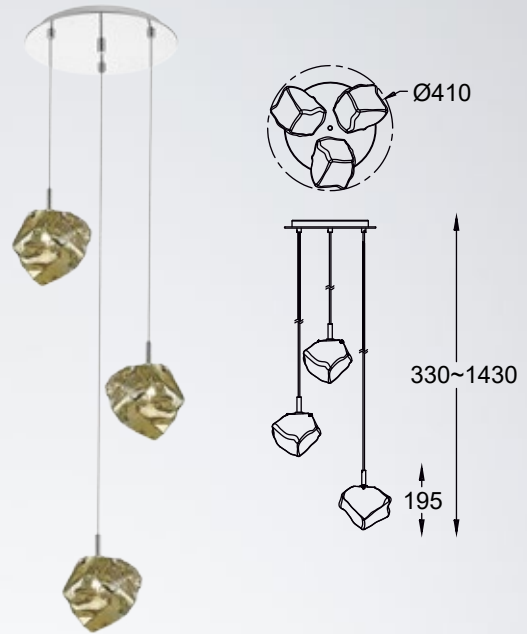

ROCK

new

Pendant lamp
P0488-01F-F4HF
 1xG9 MAX 28W
 metal chrome body,
 vacume plated
 bronze shade

ROCK

new

Pendant lamp
P0488-03D-B5HF
 3xG9 MAX 28W
 metal chrome body,
 vacume plated
 bronze shade

ROCK

new

Pendant lamp
P0488-01A-F4HF
 1xE27 MAX 40W
 metal chrome body,
 vacume plated
 bronze shade

ROCK

new

Pendant lamp
P0488-03A-B5HF
 3xE27 MAX 40W
 metal chrome body,
 vacume plated
 bronze shade