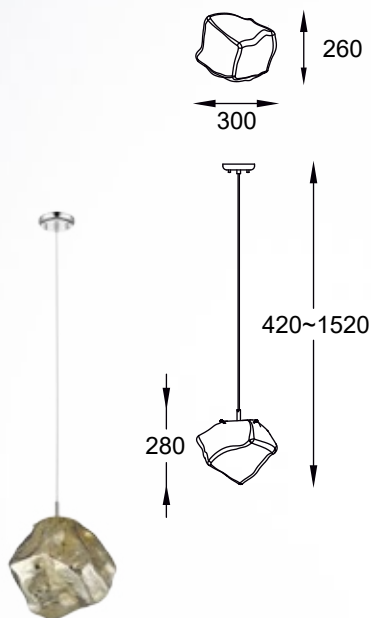

ROCK

new

Pendant lamp
P0488-01F-F4HF
 1xG9 MAX 28W
 metal chrome body,
 vacume plated
 bronze shade

ROCK

new

Pendant lamp
P0488-03D-B5HF
 3xG9 MAX 28W
 metal chrome body,
 vacume plated
 bronze shade

ROCK

new

Pendant lamp
P0488-01A-F4HF
 1xE27 MAX 40W
 metal chrome body,
 vacume plated
 bronze shade

ROCK

new

Pendant lamp
P0488-03A-B5HF
 3xE27 MAX 40W
 metal chrome body,
 vacume plated
 bronze shade