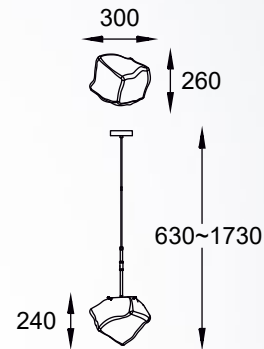

**ROCK** new

Pendant lamp  
**P0488-03K-SEAC**  
 3xG9 MAX 28W  
 metal matt black and gold body,  
 crushed glass shade

**ROCK** new

Pendant lamp  
**P0488-07T-SEAC**  
 7xG9 MAX 28W  
 metal matt black  
 and gold body,  
 crushed glass shade

**ROCK** new

Pendant lamp  
**P0488-01M-SEAC**  
 1xE27 MAX 40W  
 metal matt black  
 and gold body,  
 crushed glass shade