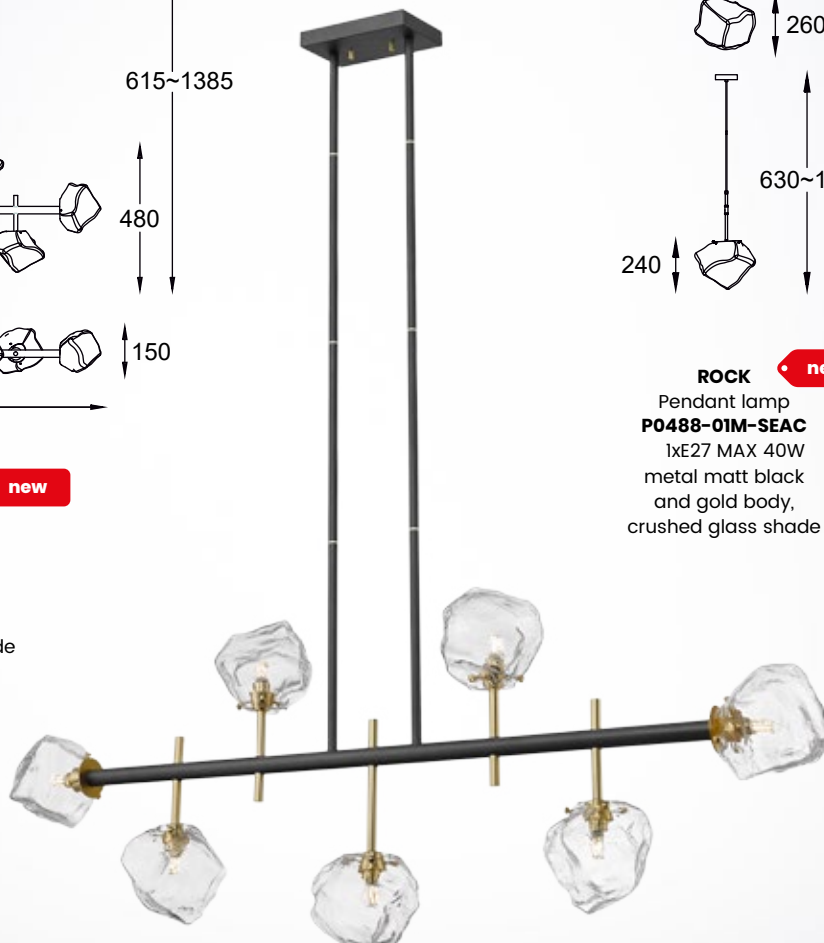

**ROCK** new

Pendant lamp  
**P0488-03K-SEAC**  
 3xG9 MAX 28W  
 metal matt black and gold body,  
 crushed glass shade

**ROCK** new

Pendant lamp  
**P0488-07T-SEAC**  
 7xG9 MAX 28W  
 metal matt black  
 and gold body,  
 crushed glass shade

**ROCK** new

Pendant lamp  
**P0488-01M-SEAC**  
 1xE27 MAX 40W  
 metal matt black  
 and gold body,  
 crushed glass shade