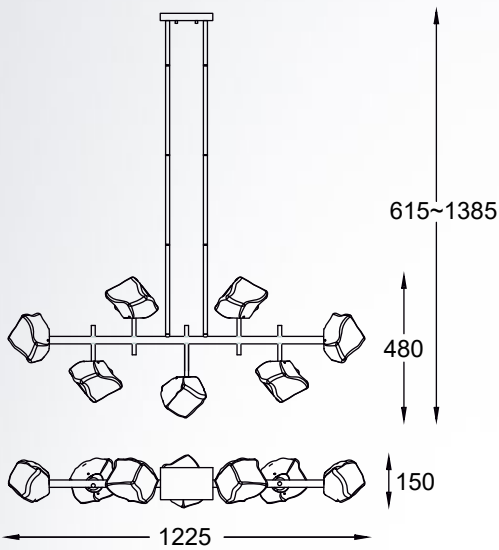

**ROCK** new

Pendant lamp  
**P0488-03K-SEAC**  
 3xG9 MAX 28W  
 metal matt black and gold body,  
 crushed glass shade

**ROCK** new

Pendant lamp  
**P0488-07T-SEAC**  
 7xG9 MAX 28W  
 metal matt black  
 and gold body,  
 crushed glass shade

**ROCK** new

Pendant lamp  
**P0488-01M-SEAC**  
 1xE27 MAX 40W  
 metal matt black  
 and gold body,  
 crushed glass shade