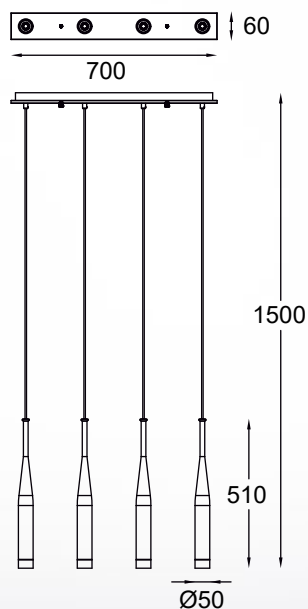

CONTE new
 Pendant lamp
MD1998B-4GL
 4xG9 MAX 40W
 aluminium brushed gold
 canopy, black aluminium body,
 brushed gold aluminium and
 white glass shade

CONTE new
 Pendant lamp
MD1998B-4BL
 4xG9 MAX 40W
 aluminium black canopy, black
 aluminium body,
 black aluminium and white
 glass shade