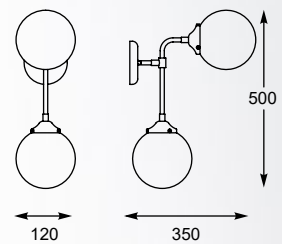

**RIANO**  
Pendant lamp  
**P0454-08D-SDAC**  
8xE27 MAX 40W  
gold and black metal,  
clear glass

**RIANO** new  
Pendant lamp  
**P0454-01D-F7AC**  
1xE27 MAX 40W  
gold and black metal,  
clear glass

**RIANO**  
Wall lamp  
**W0454-02D-SDAC**  
2xE27 MAX 40W  
gold and black metal,  
clear glass