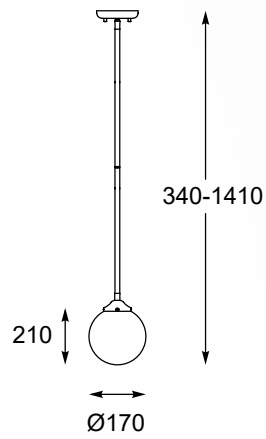

**RIANO**  
Pendant lamp  
**P0454-08D-SDAC**  
8xE27 MAX 40W  
gold and black metal,  
clear glass

**RIANO** new  
Pendant lamp  
**P0454-01D-F7AC**  
1xE27 MAX 40W  
gold and black metal,  
clear glass

**RIANO**  
Wall lamp  
**W0454-02D-SDAC**  
2xE27 MAX 40W  
gold and black metal,  
clear glass