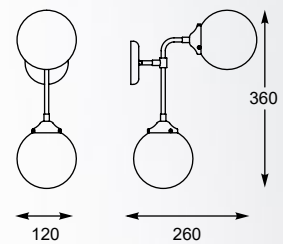

**RIANO**  
Pendant lamp  
**P0454-08D-SDAA**  
8x E27 MAX 40W  
gold and black metal,  
opal glass

**RIANO** new  
Pendant lamp  
**P0454-01D-F7AA**  
1x E27 MAX 40W  
gold and black metal,  
opal glass

**RIANO**  
Wall lamp  
**W0454-02A-SDAA**  
2x G9 MAX 42W  
gold and black metal  
opal glass