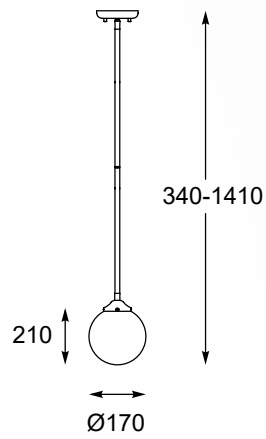

**RIANO**  
Pendant lamp  
**P0454-08D-SDAA**  
8x E27 MAX 40W  
gold and black metal,  
opal glass

**RIANO** new  
Pendant lamp  
**P0454-01D-F7AA**  
1x E27 MAX 40W  
gold and black metal,  
opal glass

**RIANO**  
Wall lamp  
**W0454-02A-SDAA**  
2x G9 MAX 42W  
gold and black metal  
opal glass