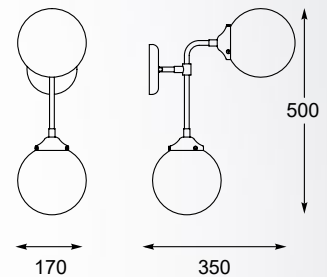

**RIANO**

new

Pendant lamp  
**P0454-09B-SDGF**  
 9xG9 MAX 28W  
 metal gold and matt black body,  
 double glasses - forsted glass inside,  
 clear glass outside

**RIANO**

new

Pendant lamp  
**P0454-08D-STAC**  
 8xE27 MAX 40W  
 metal chrome and matt  
 black body,  
 clear glass shade

**RIANO**

new

Wall lamp  
**W0454-02D-STAC**  
 2xE27 MAX 40W  
 metal chrome and matt  
 black body,  
 clear glass shade