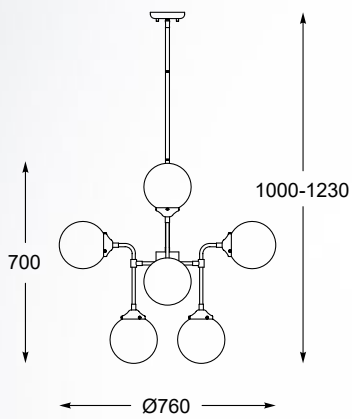

**RIANO**

new

Pendant lamp  
**P0454-09B-SDGF**  
 9xG9 MAX 28W  
 metal gold and matt black body,  
 double glasses - forsted glass inside,  
 clear glass outside

**RIANO**

new

Pendant lamp  
**P0454-08D-STAC**  
 8xE27 MAX 40W  
 metal chrome and matt  
 black body,  
 clear glass shade

**RIANO**

new

Wall lamp  
**W0454-02D-STAC**  
 2xE27 MAX 40W  
 metal chrome and matt  
 black body,  
 clear glass shade