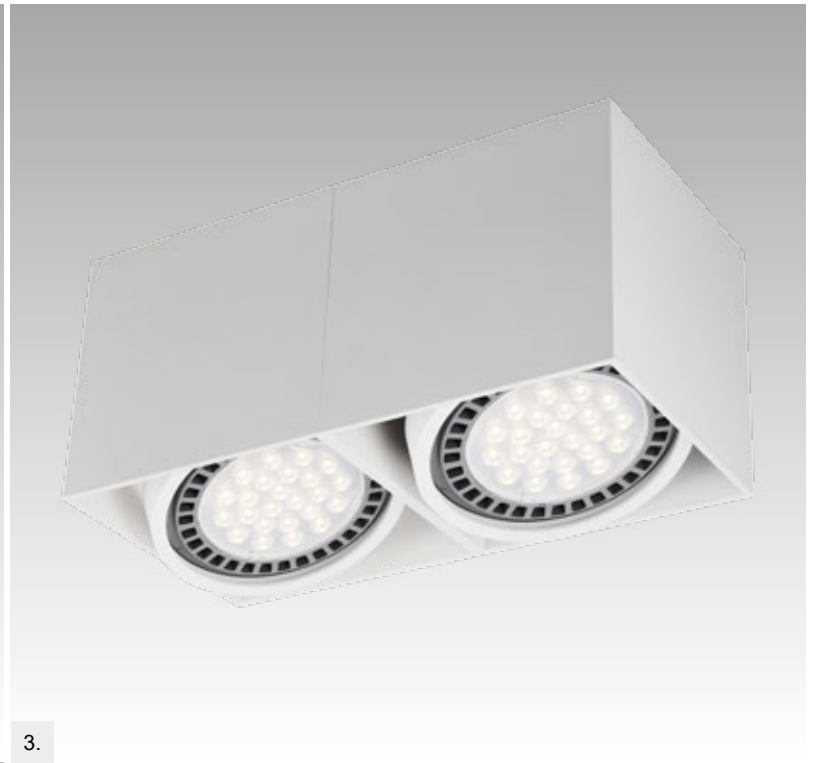

1.

3.

2.

4.

BOX 1 new
 Spot
1. ACGU10-114 (white)
2. ACGU10-115 (black)
 1xGU10/ES111 MAX 15W
 aluminium full
 white or black

BOX 2 new
 Spot
3. ACGU10-116 (white)
4. ACGU10-117 (black)
 2xGU10/ES111 MAX 15W
 aluminium full
 white or black