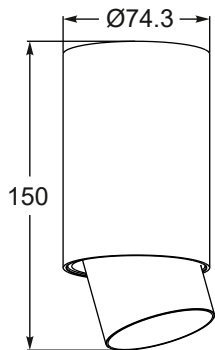

1.

3.

2.

4.

SCOPE1

new

Spot
1. ACGU10-144 (white)
2. ACGU10-145 (black)
 1xGU10 MAX 50W
 aluminium full
 white or black

SCOPY1

new

Spot
3. ACGU10-150 (white)
4. ACGU10-151 (black)
 1xGU10 MAX 50W
 aluminium full
 white or black