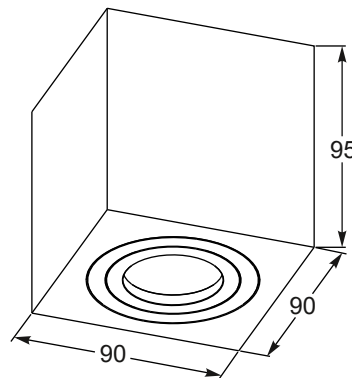

**RONDIP SL** new  
 Spot  
**1. ACGU10-158 (white)**  
**2. ACGU10-159 (black)**  
 1xGU10 MAX 50W  
 aluminium full  
 white or black, glass

**QUARDIP SL** new  
 Spot  
**3. ACGU10-160 (white)**  
**4. ACGU10-161 (black)**  
 1xGU10 MAX 50W  
 aluminium full  
 white or black, glass