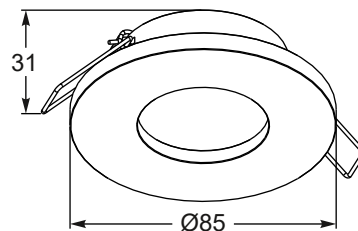

**CHIPO DL**

new

Spot  
**1. ARGU10-031 (white)**  
**2. ARGU10-032 (black)**  
 1xGU10 MAX 50W  
 aluminium full  
 white or black, glass

**CHIPA DL**

new

Spot  
**3. ARGU10-033 (white)**  
**4. ARGU10-034 (black)**  
 1xGU10 MAX 50W  
 aluminium full  
 white or black, glass