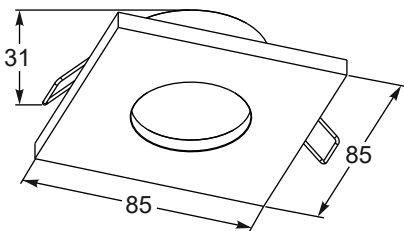

**CHIPO DL**

new

Spot  
**1. ARGU10-031 (white)**  
**2. ARGU10-032 (black)**  
 1xGU10 MAX 50W  
 aluminium full  
 white or black, glass

**CHIPA DL**

new

Spot  
**3. ARGU10-033 (white)**  
**4. ARGU10-034 (black)**  
 1xGU10 MAX 50W  
 aluminium full  
 white or black, glass